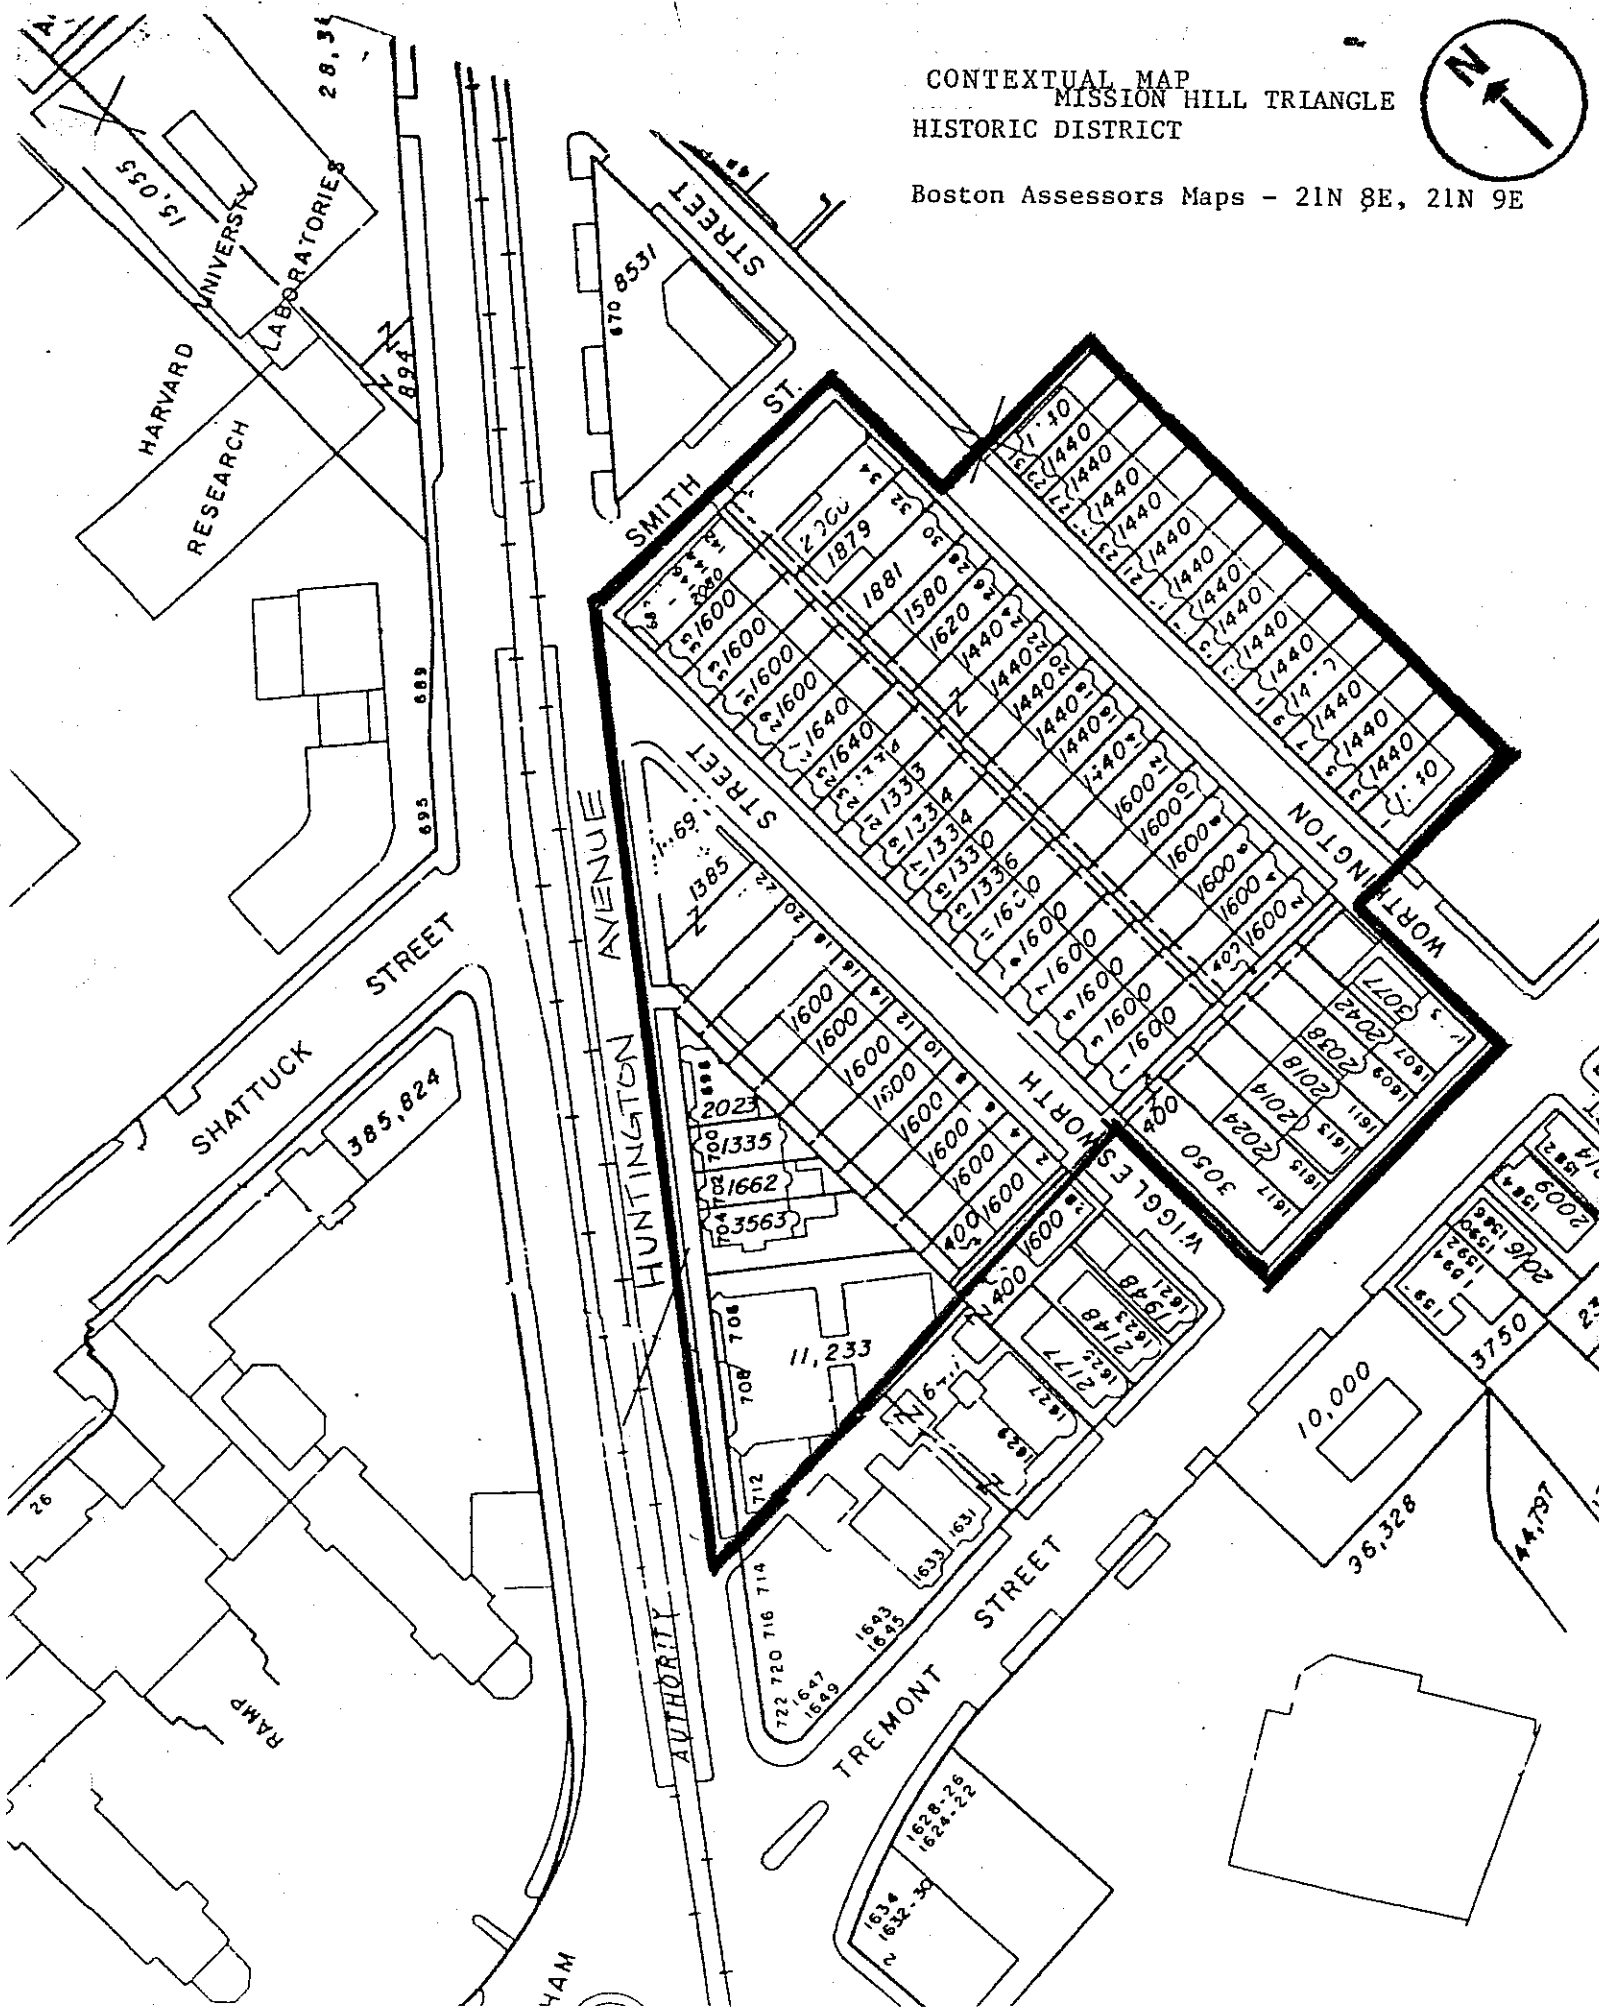

PROPOSED MISSION HILL TRIANGLE
HISTORIC DISTRICT

Sketch Map

Approx. Scale: 1/2" = 30'

c = contributing
n = noncontributing
v = vacant

CONTEXTUAL MAP
MISSION HILL TRIANGLE
HISTORIC DISTRICT

Boston Assessors Maps - 21N 8E, 21N 9E

326770 4688810
 326770 4688810
 326800 4688810
 326760 4688810
 326730 4688810
 326710 4688810
 326570 4688810
 326700 4688810

4968
 6768 1 SW (NEWTON)
 4967
 NEWTON HIGHLANDS 4 MI.

005 0005