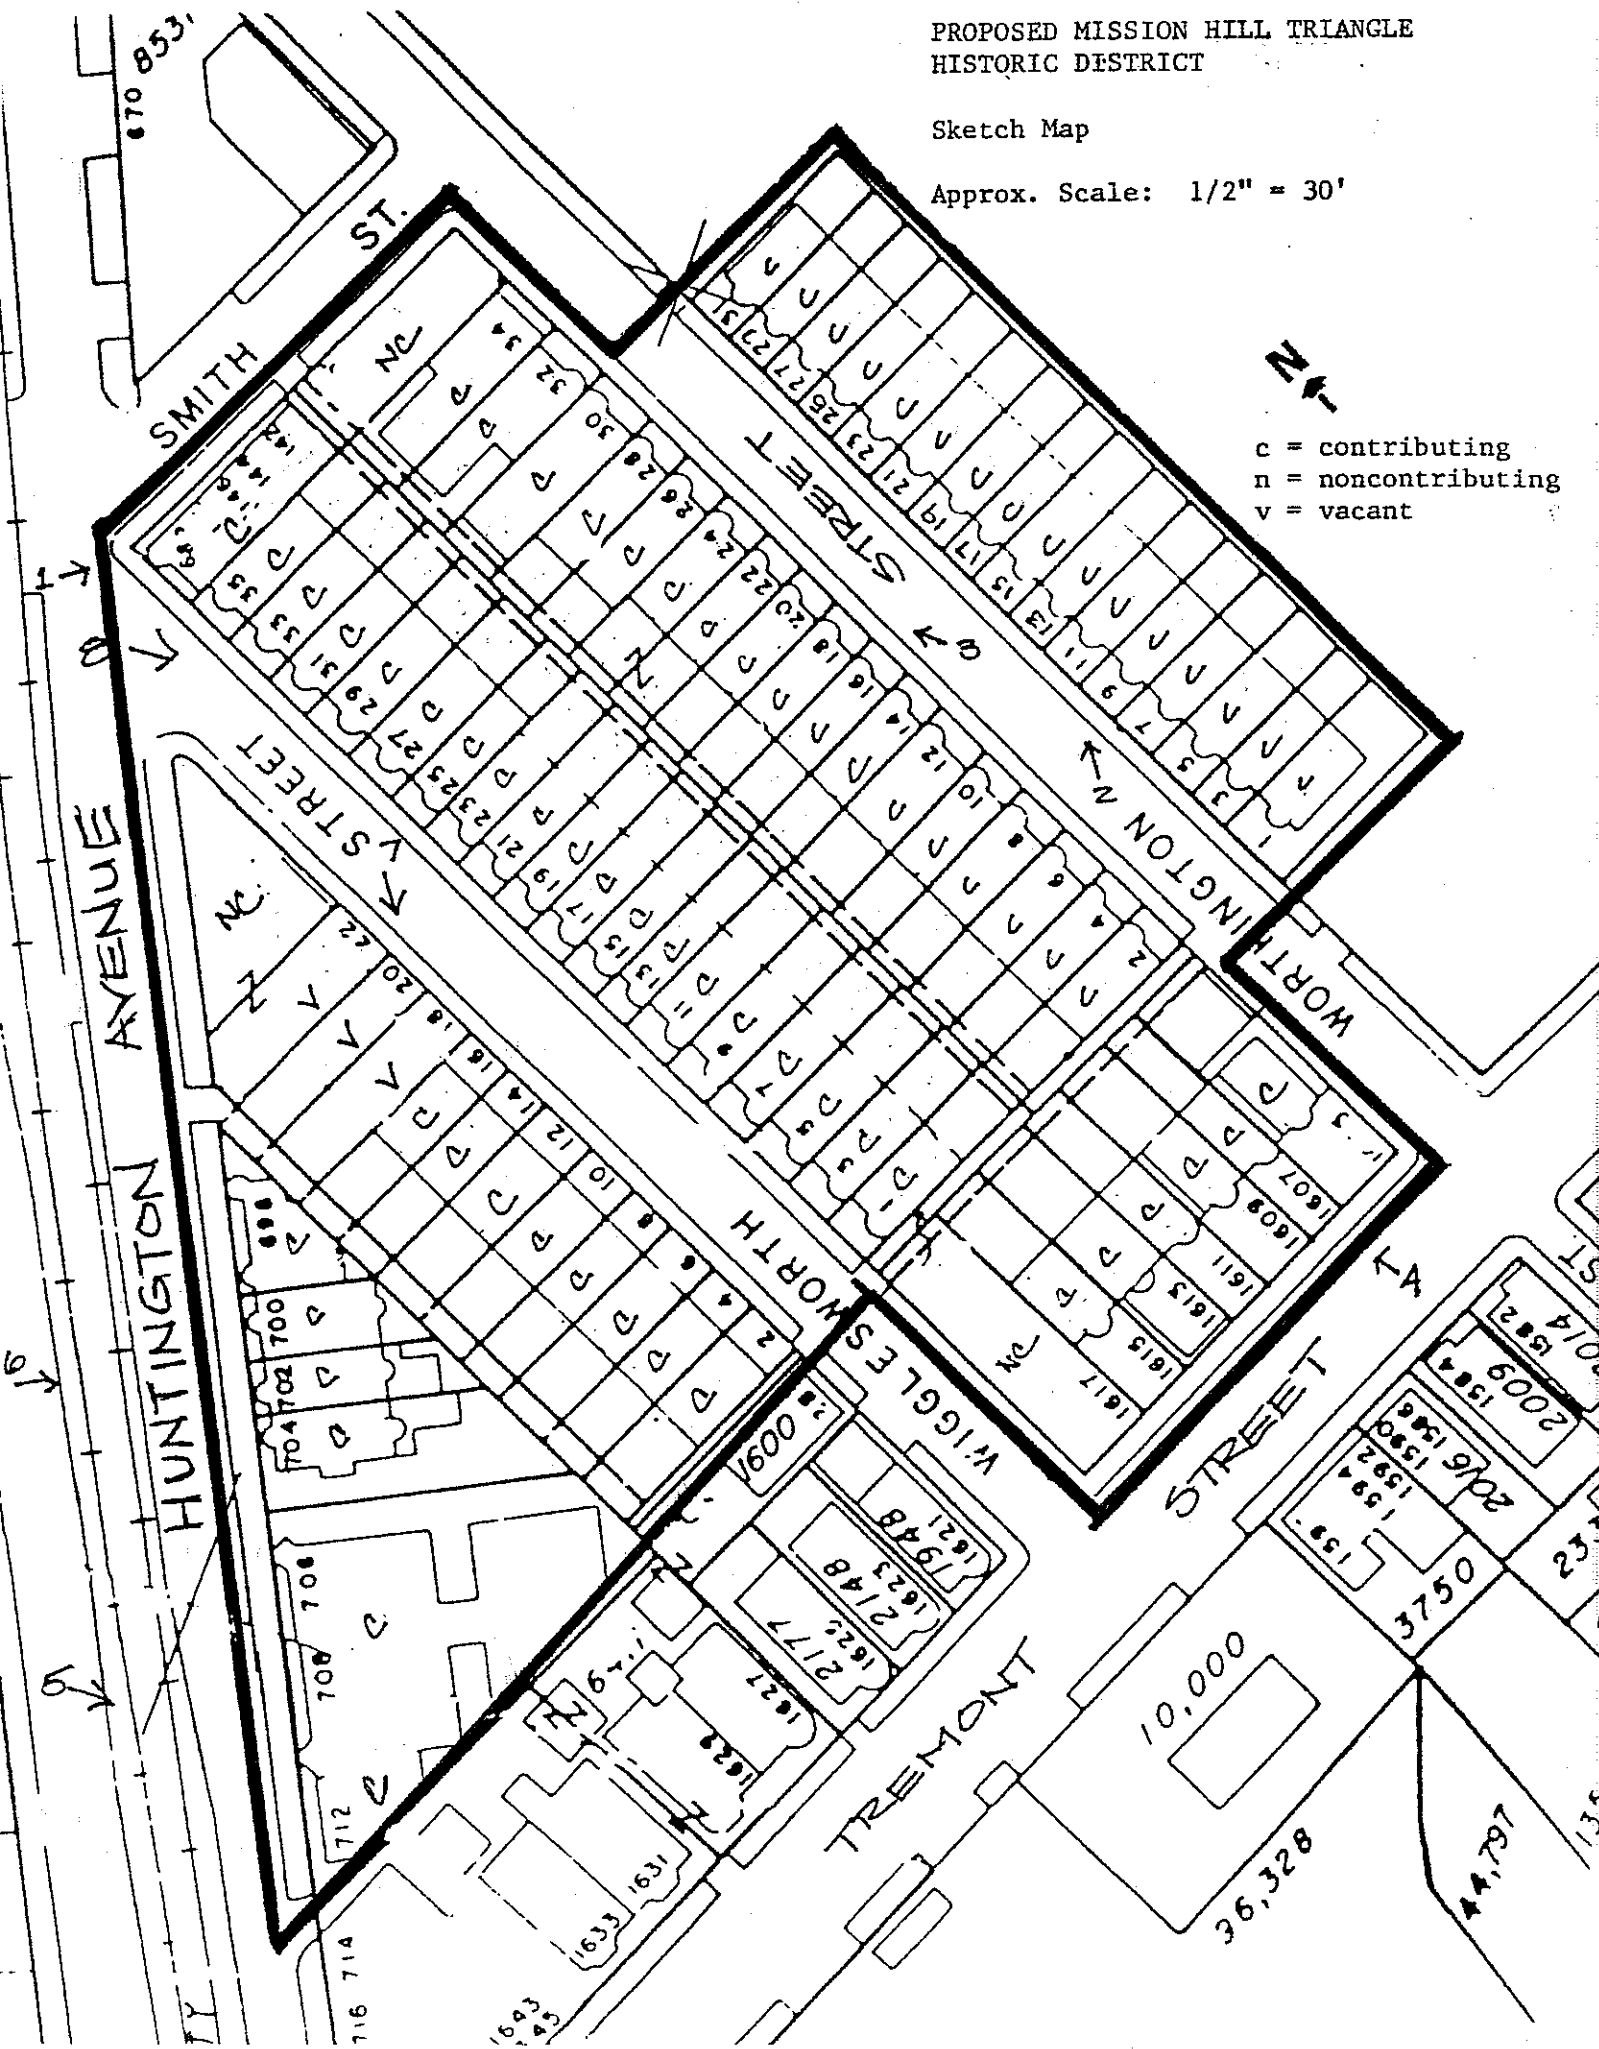

PROPOSED MISSION HILL TRIANGLE
HISTORIC DISTRICT

Sketch Map

Approx. Scale: 1/2" = 30'

c = contributing
n = noncontributing
v = vacant

CONTEXTUAL MAP
MISSION HILL TRIANGLE
HISTORIC DISTRICT

Boston Assessors Maps - 21N 8E, 21N 9E

326770 4688810
 326770 4688810
 326800 4688810
 326760 4688810
 326730 4688810
 326710 4688810
 326570 4688810
 326700 4688810

4968
 6768 1 SW (NEWTON)
 4967
 NEWTON HIGHLANDS 4 MI.

005 0005