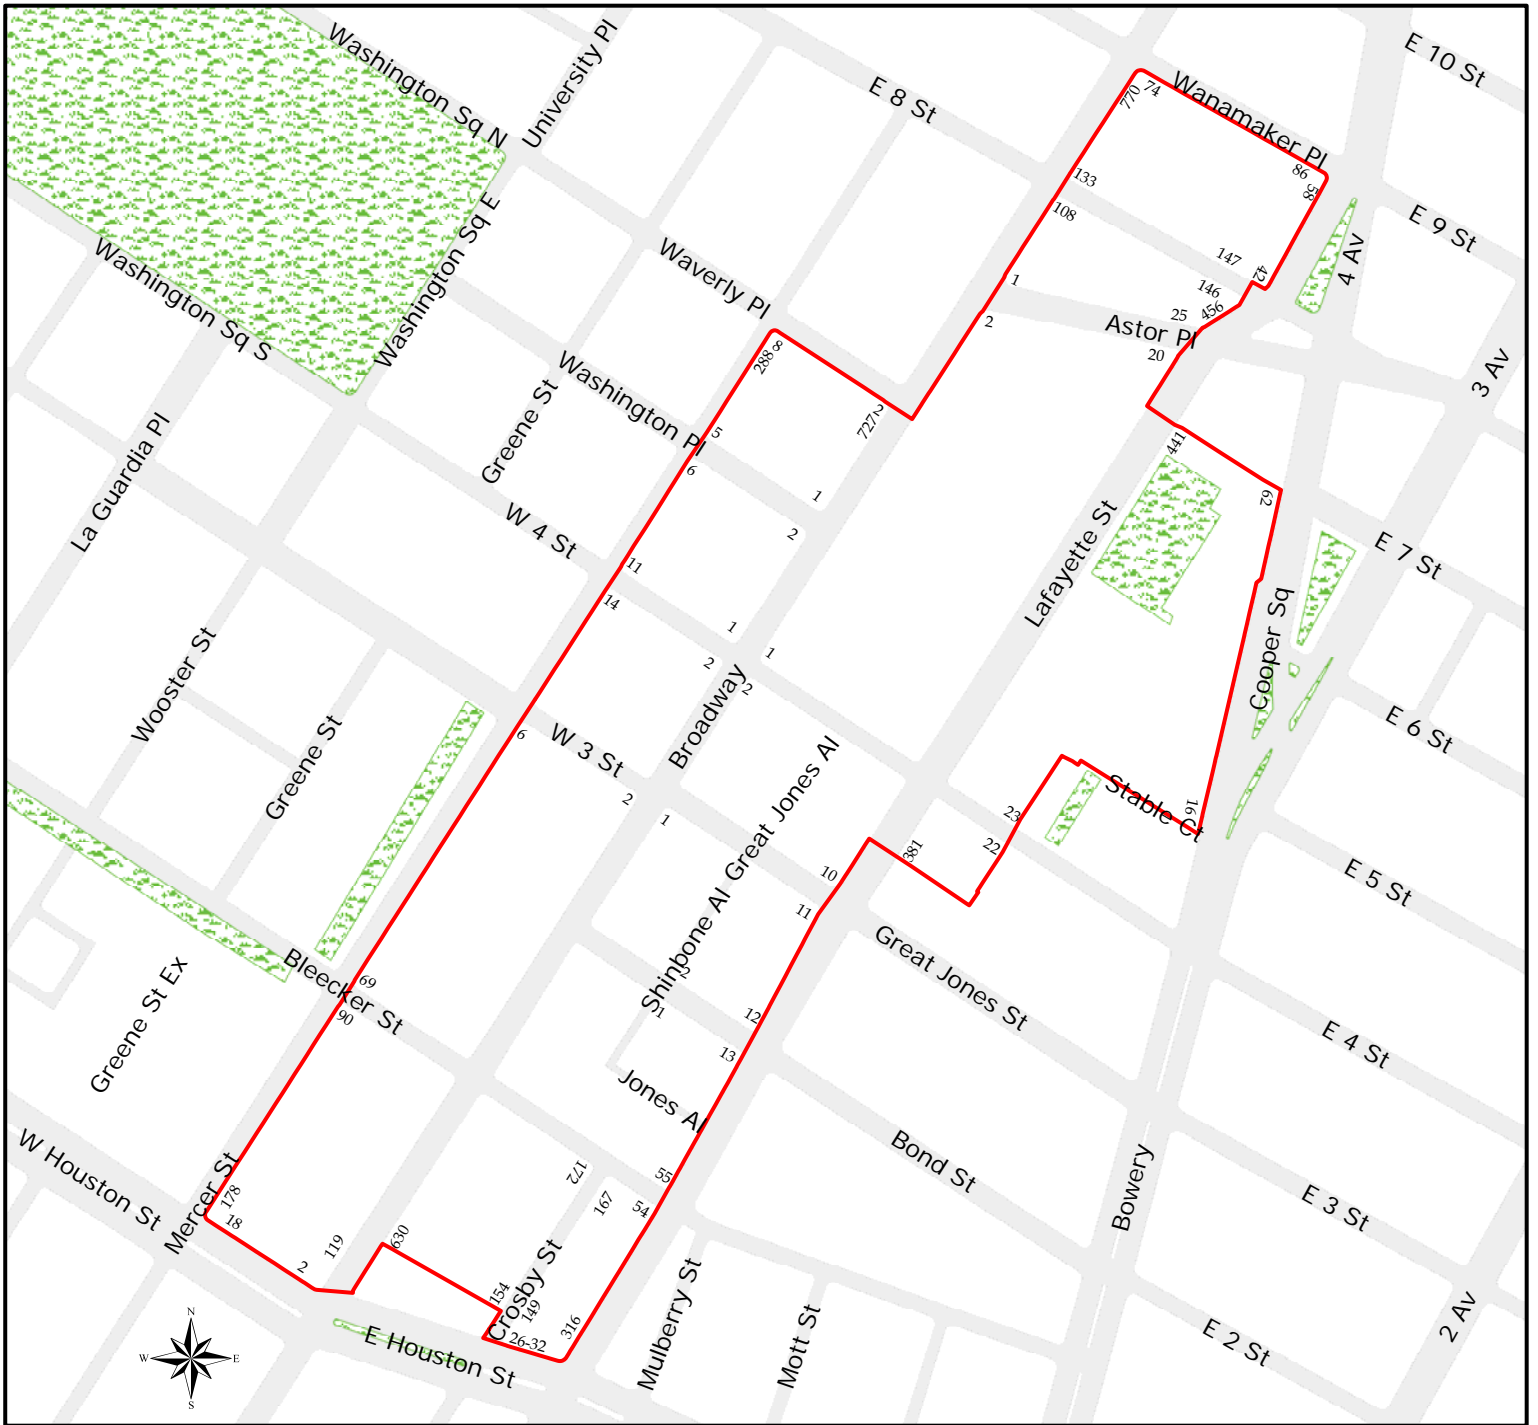

Noho

Noho
Historic District
Manhattan
Designated: June 29, 1999

 Historic District Boundaries