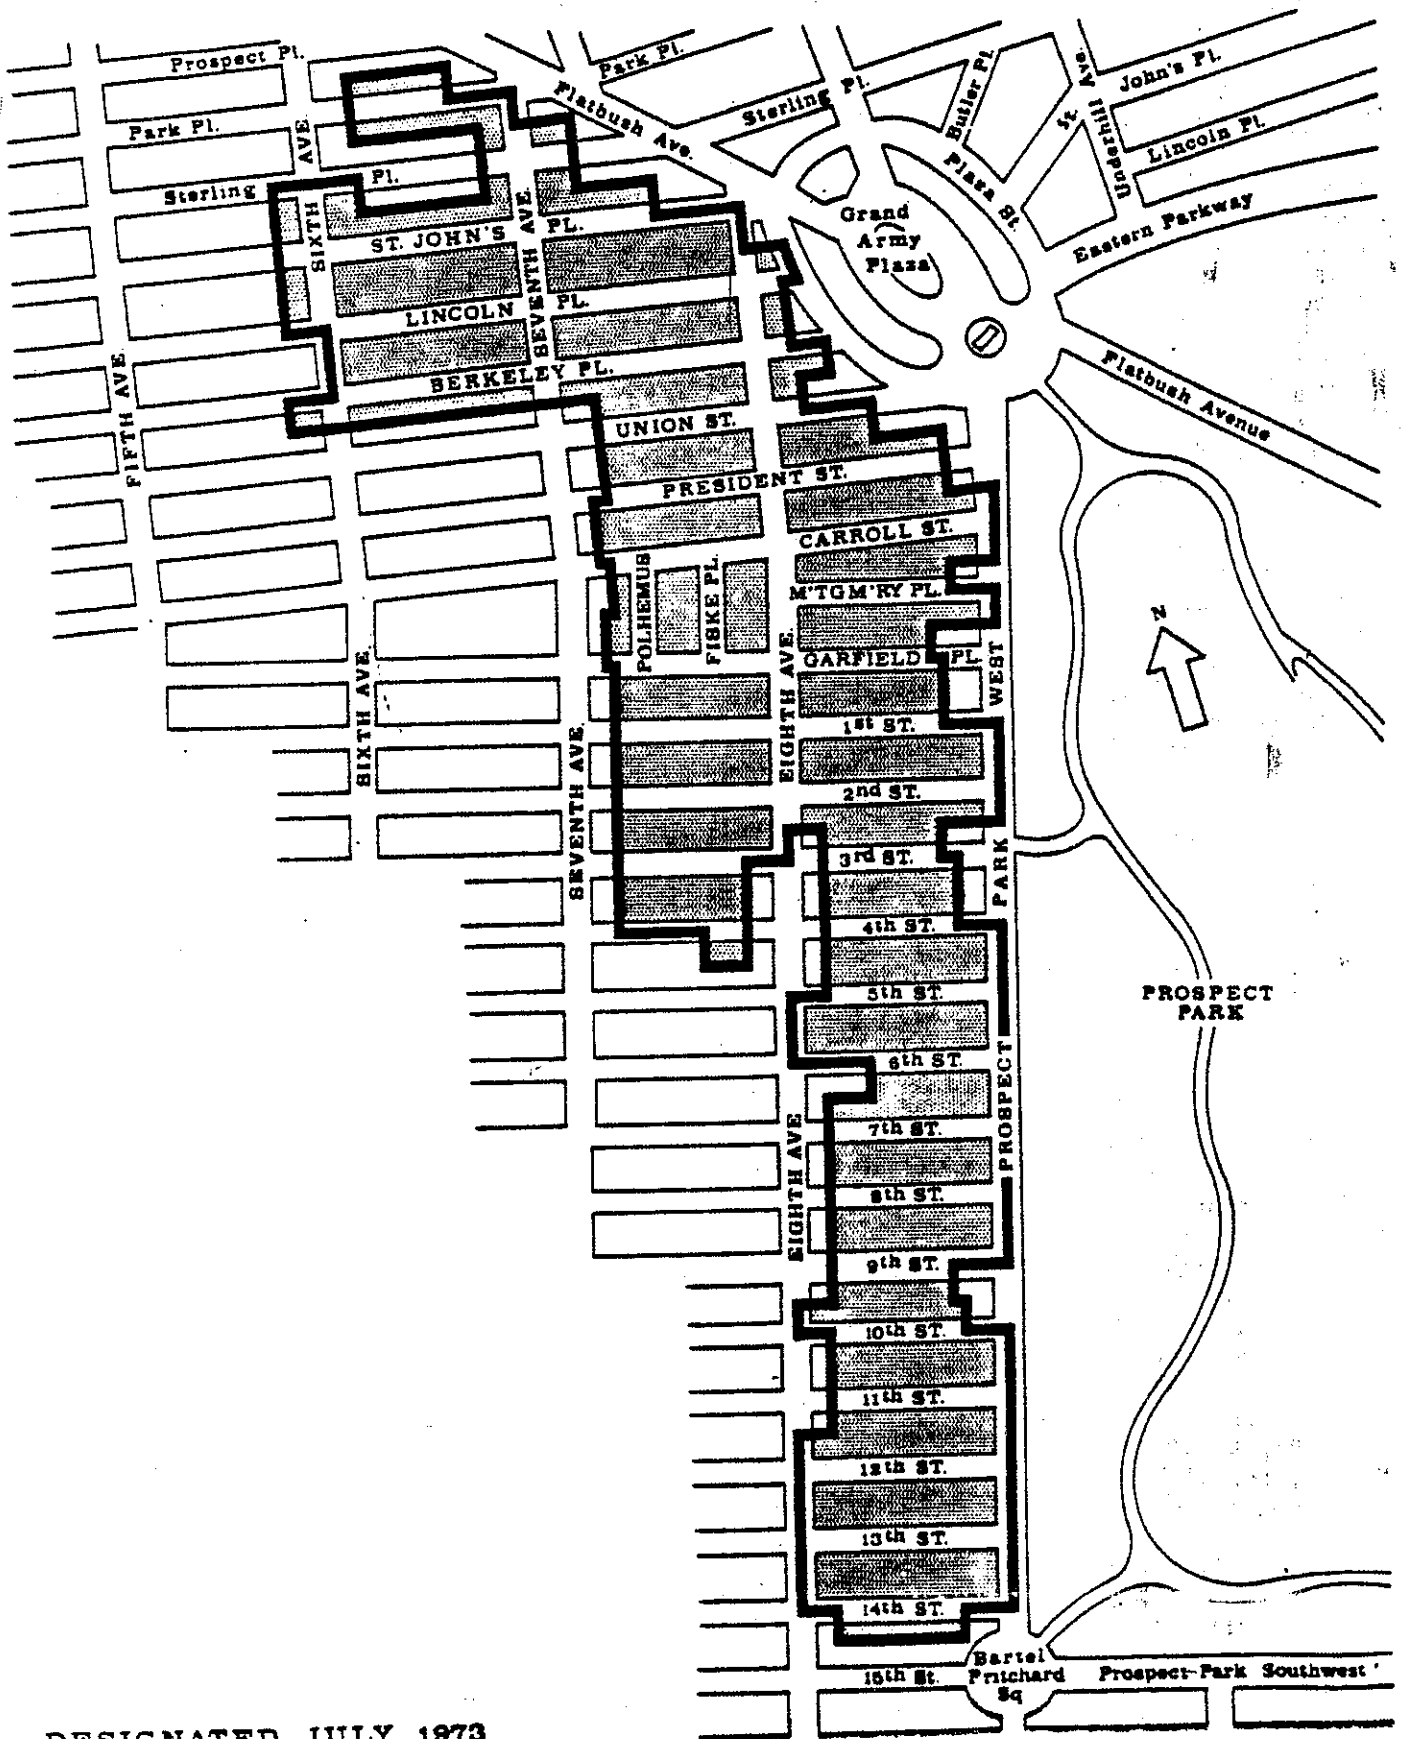

PARK SLOPE HISTORIC DISTRICT BROOKLYN

DESIGNATED JULY 1973