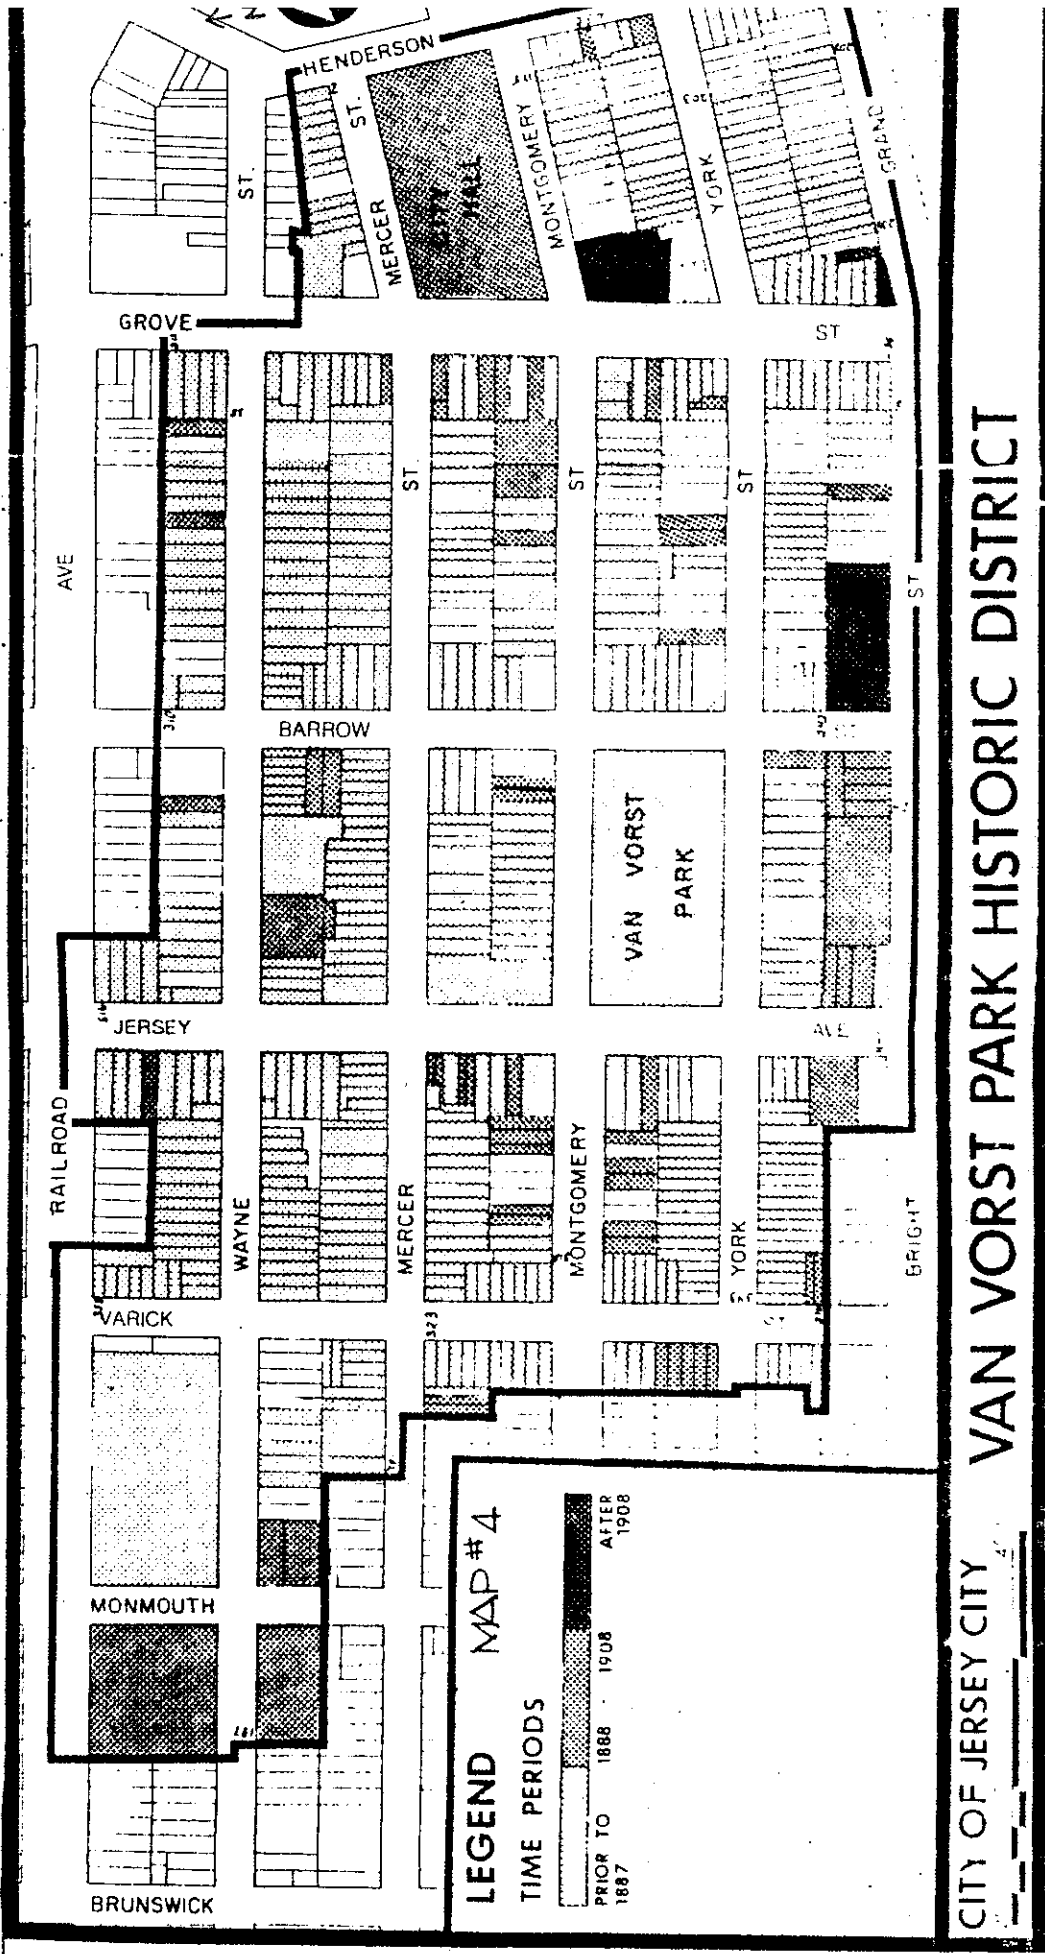

Van Vorst Park Historic District (original)
 Jersey City
 Hudson County, New Jersey

CITY OF JERSEY CITY **VAN VORST PARK HISTORIC DISTRICT**