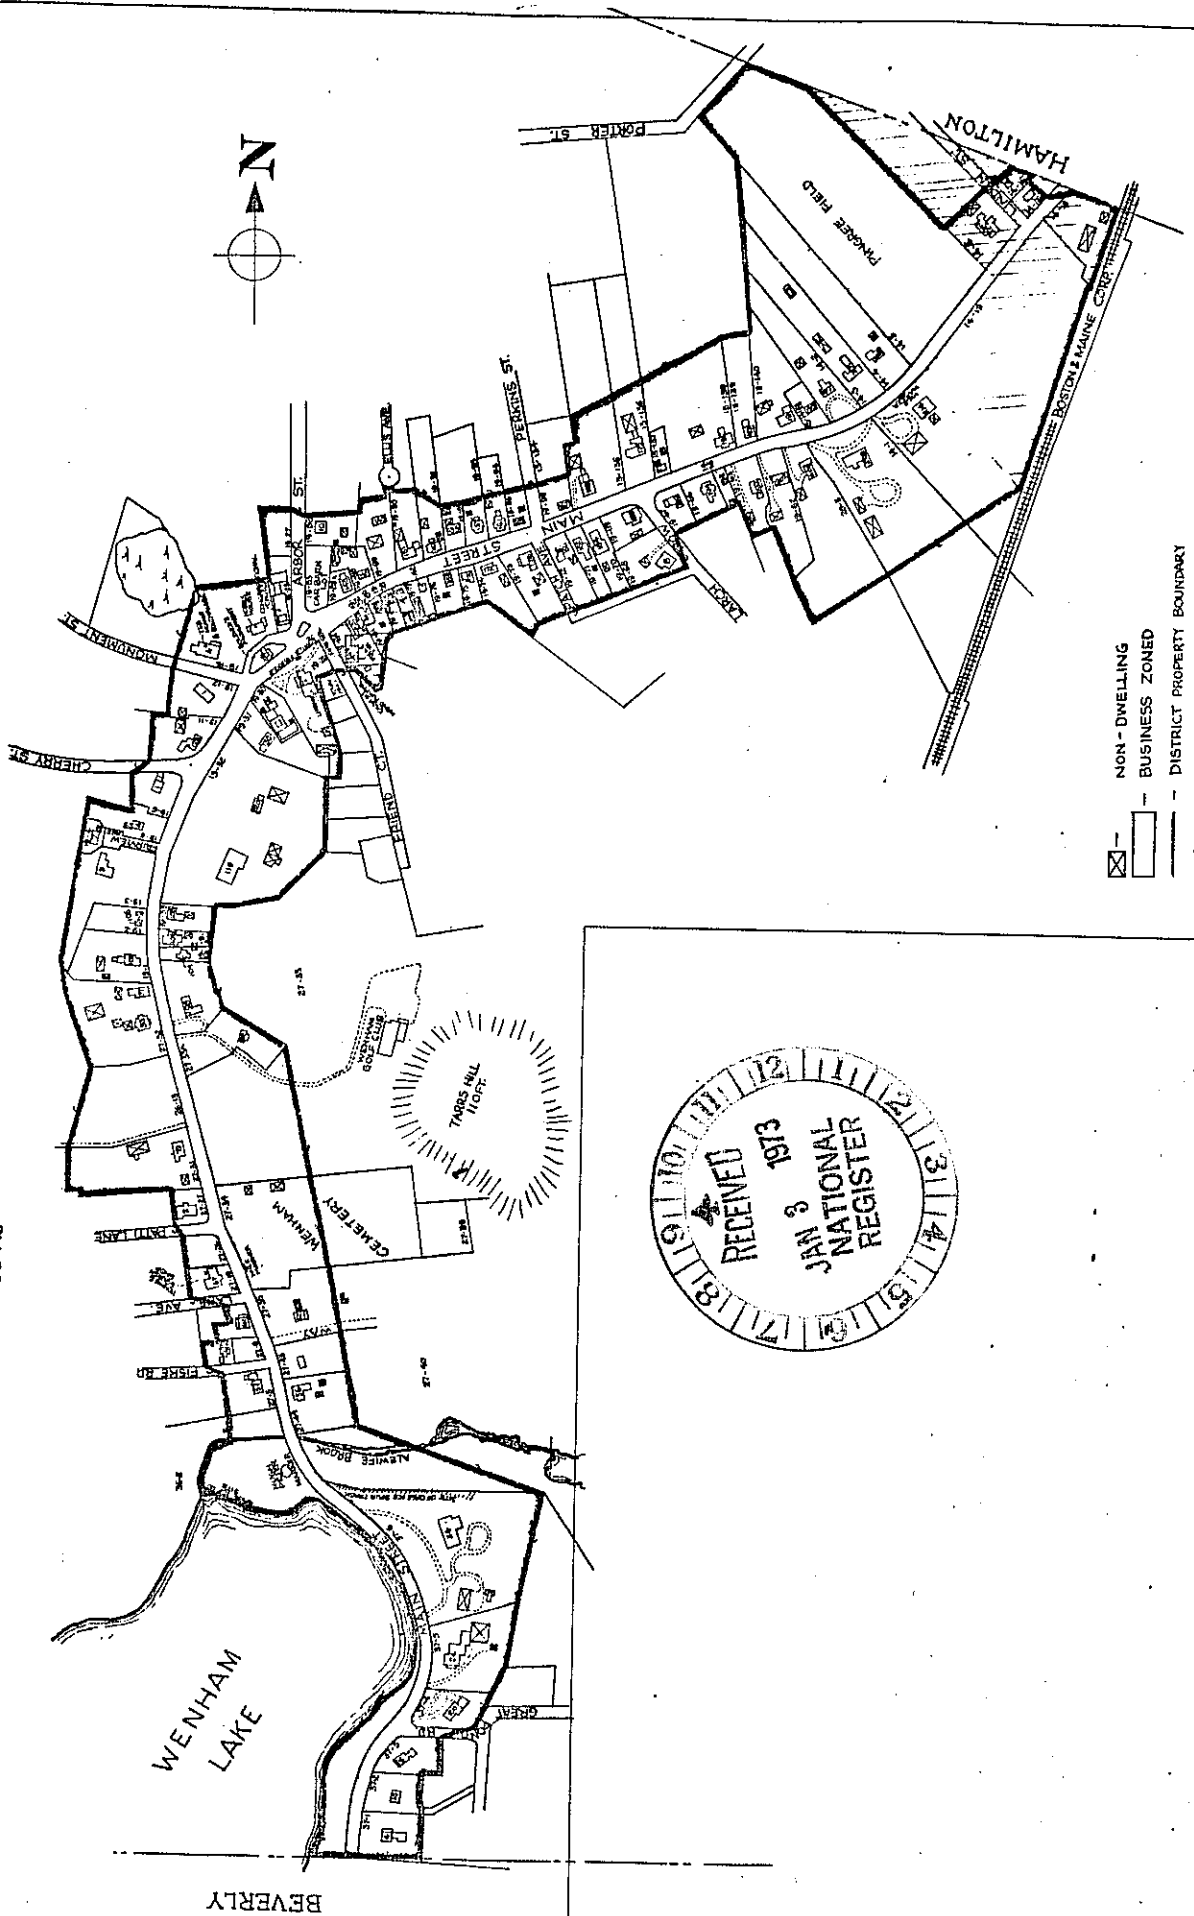

# WENHAM

HISTORIC DISTRICT  
1972

- ☒ - NON-DWELLING
- - BUSINESS ZONED
- - DISTRICT PROPERTY BOUNDARY
- - DISTRICT LOT CORNER CONNECTOR
- - DISTRICT LOT BOUNDARY EXTENSION
- - TOWN BOUNDARY

DRAWN BY: H.W./R.C./R.C.D.-12/71  
SCALE: 1 IN. = 300 FT.

BEVERLY