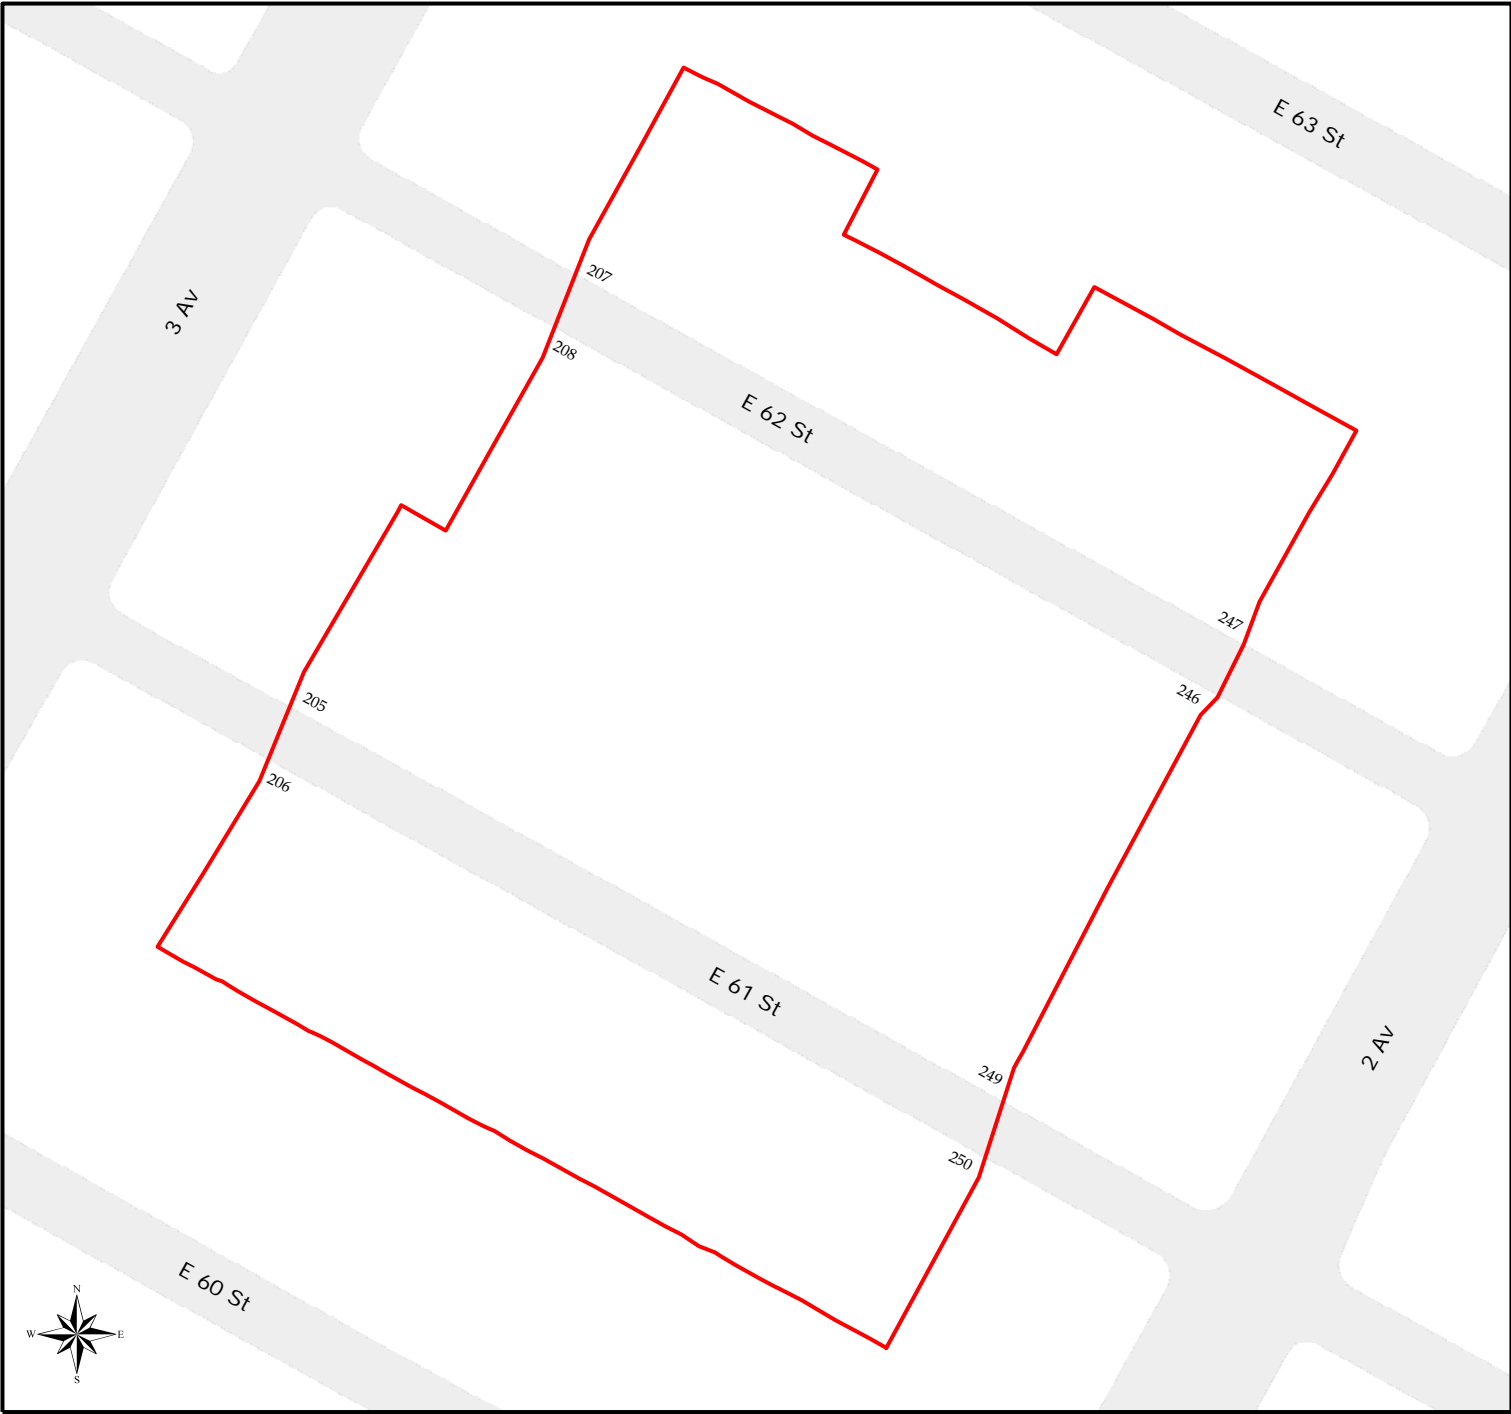

Treadwell Farm

Treadwell Farm
Historic District
Manhattan

Designated December 13, 1967

 Historic District Boundaries